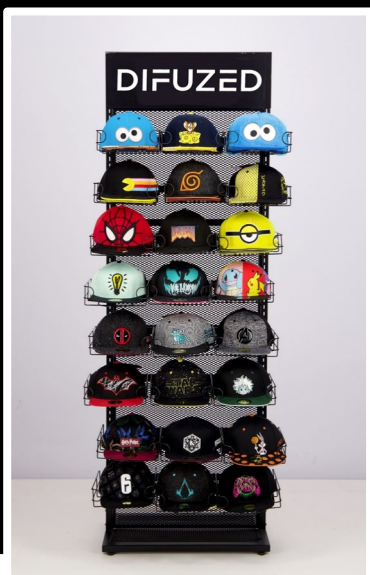

DIFUZED

Floor Display

60x180 cm – 2 sides

MODULAR – Multiple combinations

OPTION #1
Caps

SIDE VIEW

OPTION #2
Hoodies and Tees

OPTION #3
Tees

SIDE VIEW

OPTION #4
Accessories mix

OPTION #1

Caps

8 rows, 3 columns – 8 pcs each caps holder: 192 pcs
24 styles

Total: 192 caps

DIFUZED

Floor Display

1 style each bar, mix sizes

12 styles

Total: 120 Tees

DIFUZED

Floor Display

OPTION #4

Accessories mix ⁽¹⁾

Wallets bifold

6 designs

Total: 32 wallets, 72 Caps, 22 backpacks/bags

DIFUZED