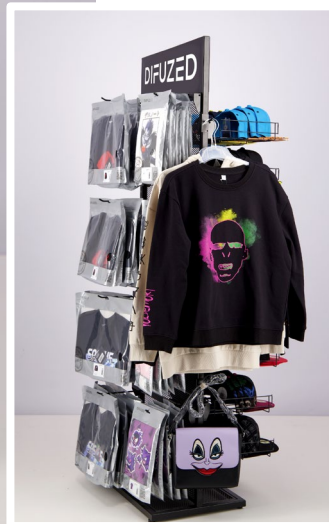

6 designs

Total: 96 wallets, 140 Keychains, 22 backpacks/bags

DIFUZED

DIFUZED

Floor Display

OPTION #4

Accessories mix (2)

Wallets bifold

3 rows, 4 columns – 8 pcs each bars = 96 pcs

12 styles

Keychains

2 rows, 7 columns – 10 pcs each bars = 140

14 designs

Backpacks/bags

2 rows, 2 columns – 4 pcs each bars = 16

+ 6 side hooks – 1 pcs each hook = 6

6 designs

Total: 32 wallets, 72 Caps, 22 backpacks/bags

DIFUZED