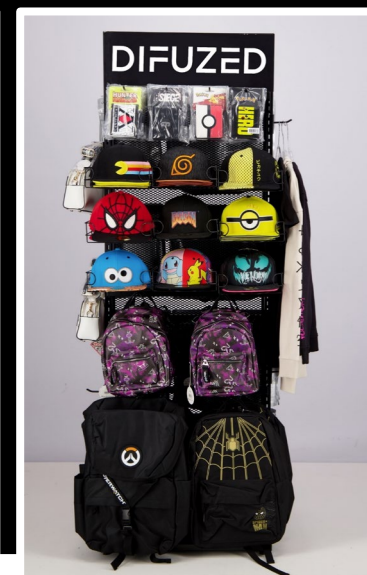

DIFUZED

Floor Display

60x180 cm – 2 sides

MODULAR – Multiple combinations

OPTION #1
Caps

SIDE VIEW

OPTION #2
Hoodies and Tees

OPTION #3
Tees

SIDE VIEW

OPTION #4
Accessories mix

OPTION #1

Caps

8 rows, 3 columns – 8 pcs each caps holder: 192 pcs
24 styles

Total: 192 caps

DIFUZED

Floor Display

3 rows, 4 columns – 8 pcs each bars = 96 pcs

12 styles

Keychains

2 rows, 7 columns – 10 pcs each bars = 140

14 designs

Backpacks/bags

2 rows, 2 columns – 4 pcs each bars = 16

+ 6 side hooks – 1 pcs each hook = 6

6 designs

Total: 32 wallets, 72 Caps, 22 backpacks/bags

DIFUZED