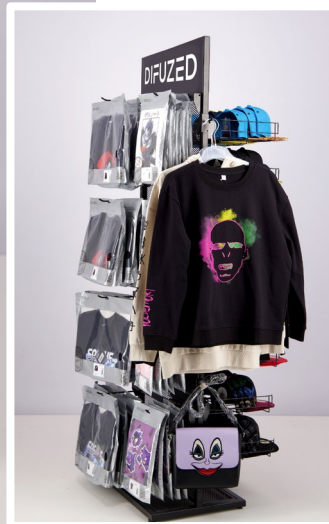

1 style each bar, mix sizes

12 styles

Total: 120 Tees

DIFUZED

Floor Display

OPTION #4

Accessories mix ⁽¹⁾

Wallets bifold

1 row, 4 columns – 8 pcs each bars = 32 pcs

4 styles

Caps

3 rows, 3 columns – 8 pcs each caps holder = 72 pcs

9 styles

Backpacks/bags – 2 bars

2 rows, 2 columns – 4 pcs each bars = 16

+ 6 side hooks – 1 pcs each hook = 6

6 designs

Total: 96 wallets, 140 Keychains, 22 backpacks/bags

DIFUZED

DIFUZED

Floor Display

OPTION #4

Accessories mix (2)

Wallets bifold